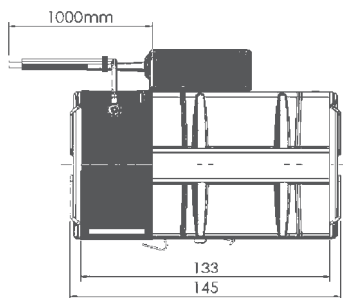

Typhoon 300

Type		Typhoon 300 230 V	Typhoon 300 115 V
Nominal Power at 25°C Nominal	W	300 - 350	300 - 350
Input Voltage	V	230 VAC	115 VAC
Nominal Input Frequency	Hz	50	60
Operating Temperature Range	°C	-10°C to +70°C	-10°C to +70°C
Storage Temperature Range	°C	-40°C to +70°C	606, 120°C to +70°C
Fan Lifetime (MTTF at 30°C)	h	40 890	50 890
Fan Volumetric Flow	m ³ /h	890	890
approximate Weight	g		
Dimensions	Cross section mm	85 x 103	85 x 103
	Length mm	145	145
Lead Wires Length	mm	1000	1000
Ingress Protection (EN60529)		IP 20	IP 20
Electrical Protection Class		I	I
Recommended Fuse, Time	A	10	10
Delay Finger Guard at inlet and		Yes	Yes