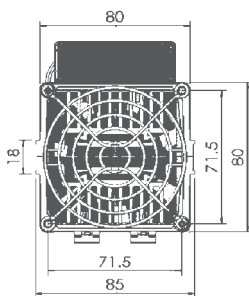

Typhoon 300

Type		Typhoon 300 230 V	Typhoon 300 115 V
Nominal Power at 25°C Nominal	W	300 - 350	300 - 350
Input Voltage	V	230 VAC	115 VAC
Nominal Input Frequency	Hz	50	60
Operating Temperature Range	°C	-10°C to +70°C	-10°C to +70°C
Storage Temperature Range	°C	-40°C to +70°C	606, 120°C to +70°C
Fan Lifetime (MTTF at 30°C)	h	40 890	50 890
Fan Volumetric Flow	m ³ /h	890	890
approximate Weight	g		
Dimensions	Cross section mm	85 x 103	85 x 103
	Length mm	145	145
Lead Wires Length	mm	1000	1000
Ingress Protection (EN60529)		IP 20	IP 20
Electrical Protection Class		I	I
Recommended Fuse, Time	A	10	10
Delay Finger Guard at inlet and		Yes	Yes